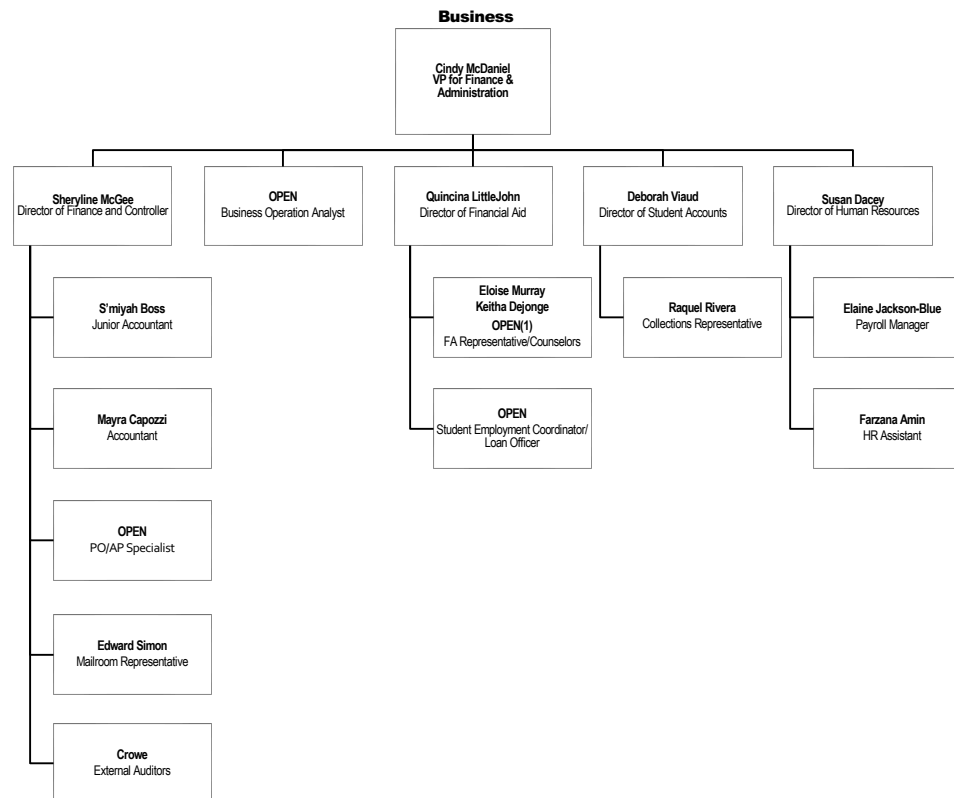

Denise Smith
Administrative Assistant to the VPAA/Staff Supervisor

Lorraine Carter, Maryanne Macaluso, Sandy Trapp, Dorothy Zahra, Samantha Poth (Nursing-OPEN)
Division Office Coordinators

Diana Franchino
Academic Affairs Office Coordinator

Enrollment Management

Physical Plant

Institutional Advancement

Student Affairs

Information Technology