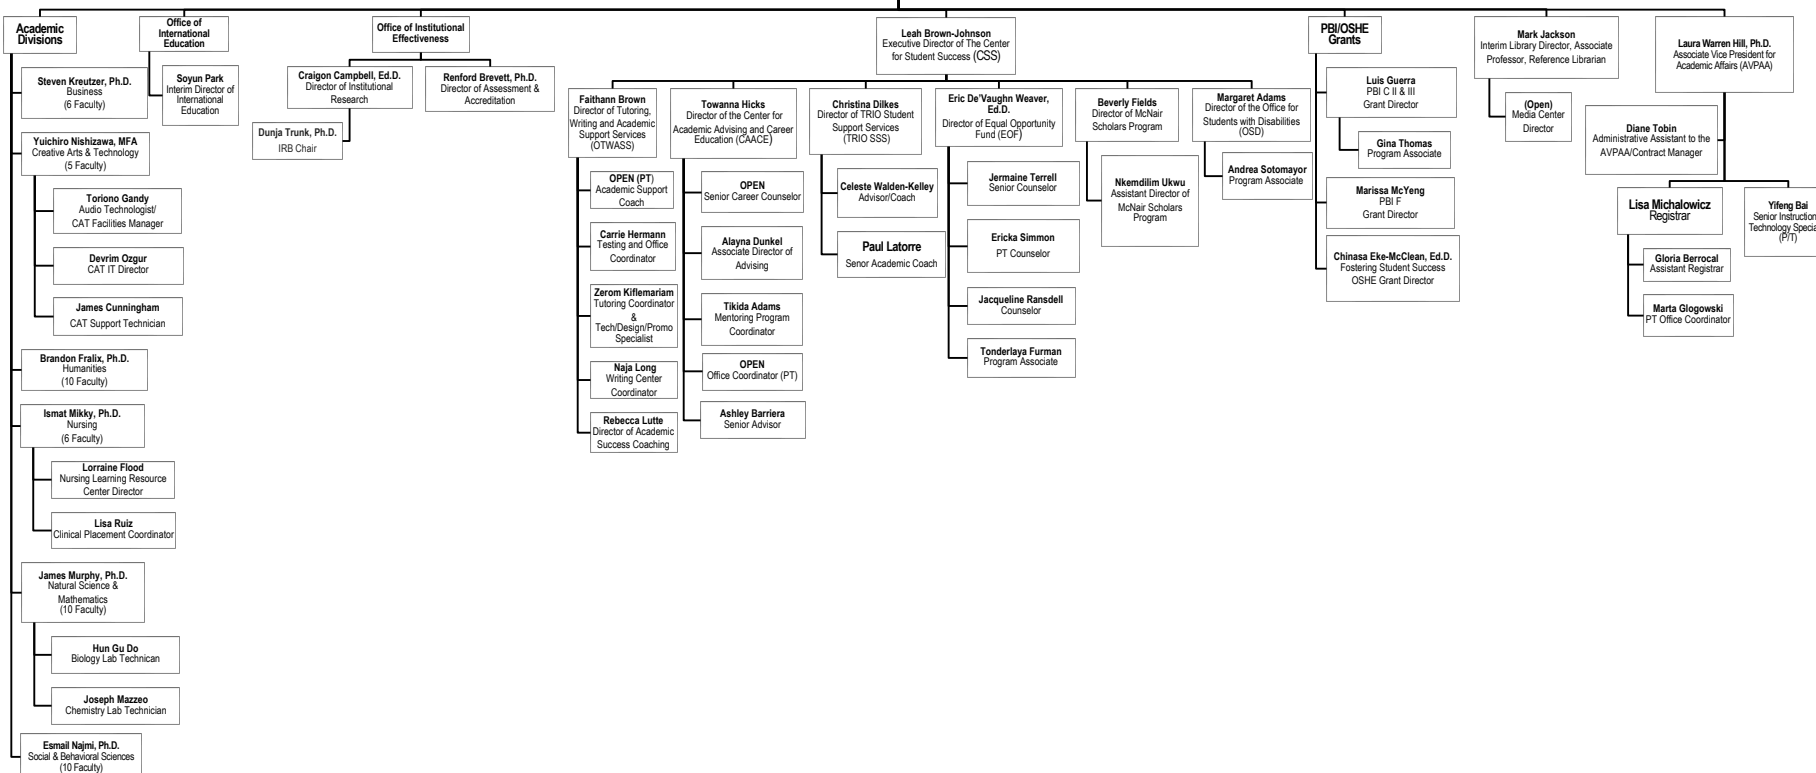

Academic Affairs

Denise Smith
Administrative Assistant to the VPAA/Staff Supervisor

Diana Franchino
Academic Affairs Office Coordinator