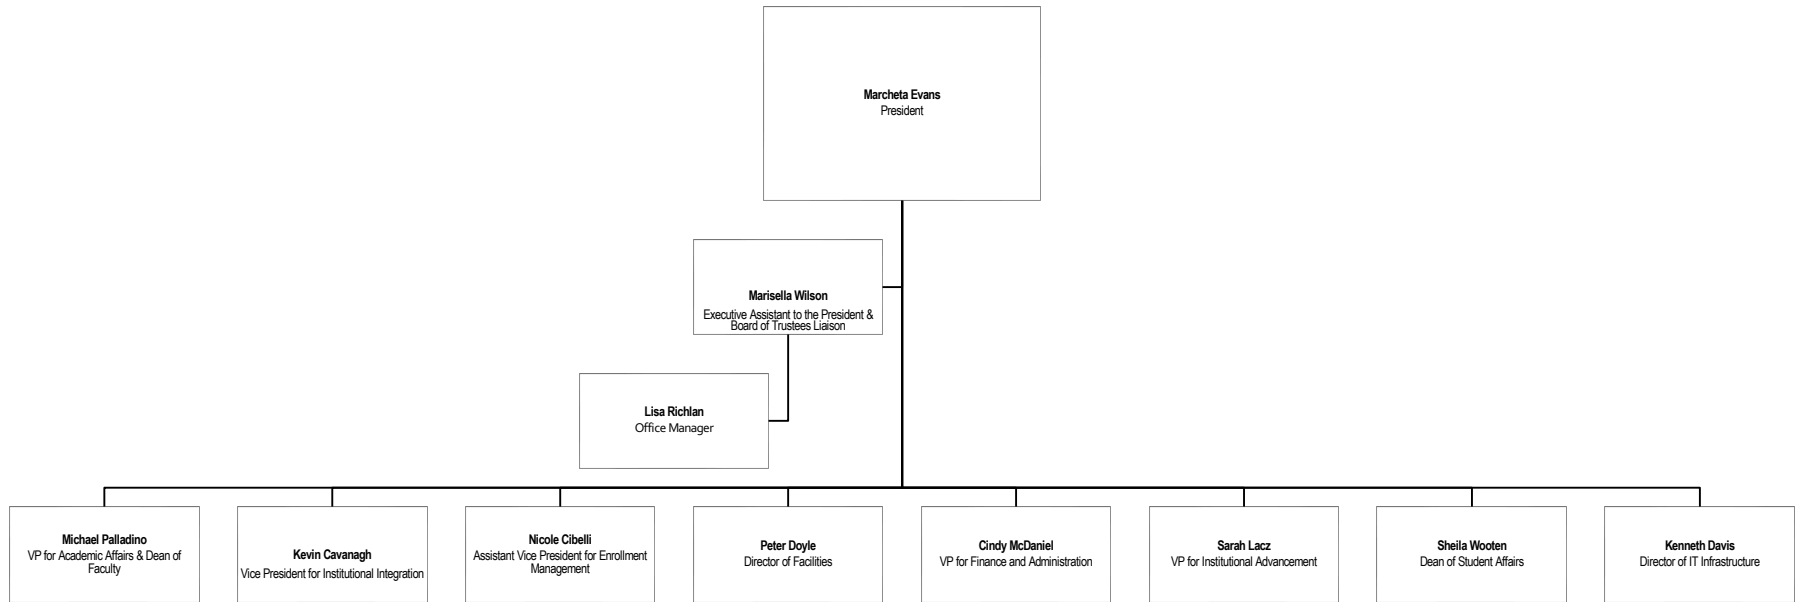

Bloomfield College Organizational Chart

**Faculty/Staff
Directory Link**
[Faculty/Staff Directory](#)

BLOOMFIELD COLLEGE
WRITE YOUR OWN STORY

Bloomfield College Organizational Chart

Academic Affairs

Michael A. Palladino, Ph.D.
Vice President for Academic Affairs and Dean of Faculty

Denise Smith
Administrative Assistant to the VPAA/Staff Supervisor

Lorraine Carter, Maryanne Macaluso, Sandy Trapp, Dorothy Zahra, Samantha Poth (Nursing-OPEN)
Division Office Coordinators

Diana Franchino
Academic Affairs Office Coordinator