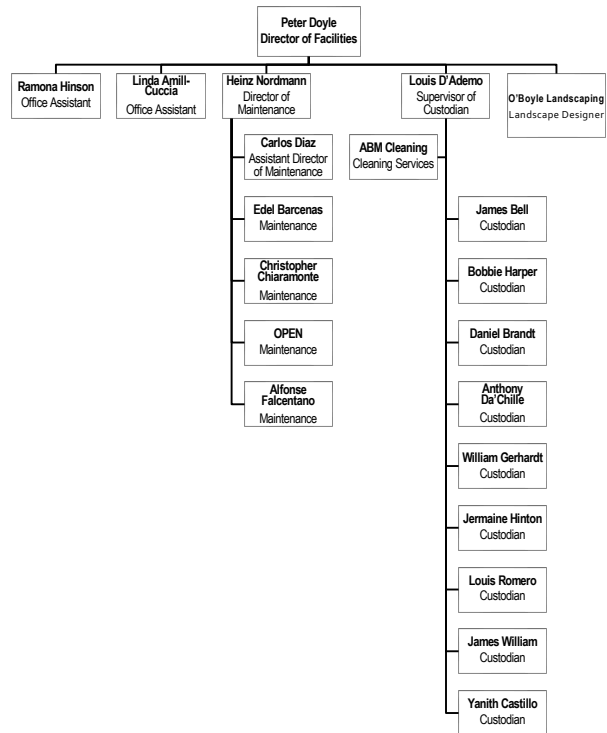

Physical Plant