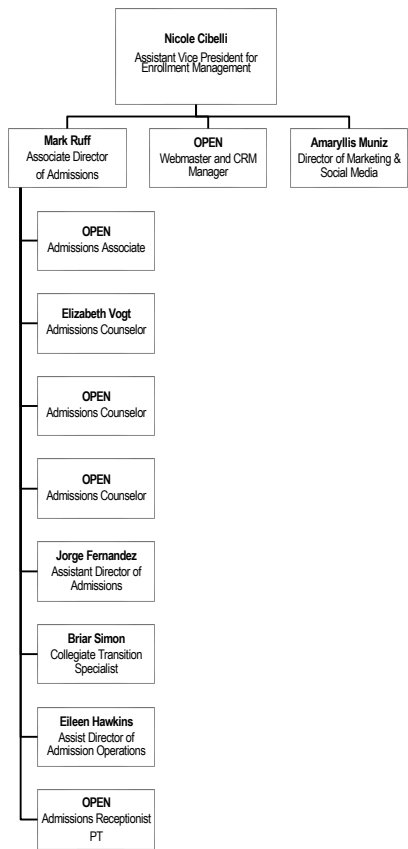

Enrollment Management